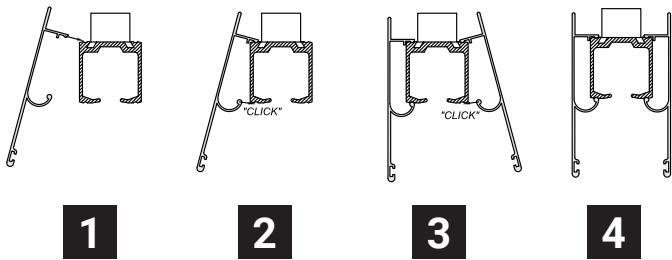

FLAT ALUMINIUM FASCIA

For systems S60, S100, S120, G100

TYCHO

FLACHE ALUMINIUM-BLENDE

Für Systeme S60, S100, S120, G100

A

B