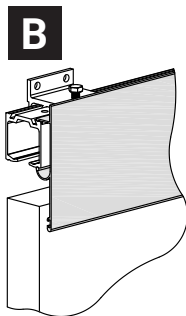

FLAT ALUMINIUM FASCIA

For systems S60, S100, S120, G100

TYCHO

FLACHE ALUMINIUM-BLENDE

Für Systeme S60, S100, S120, G100

A

B