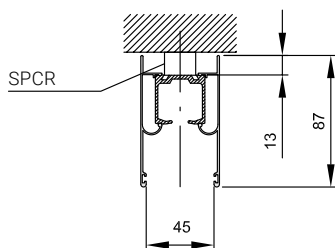

FLAT ALUMINIUM FASCIA

For systems S60, S100, S120, G100

TYCHO

FLACHE ALUMINIUM-BLENDE

Für Systeme S60, S100, S120, G100

A

B