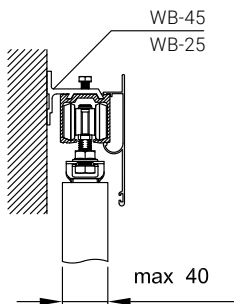

FLAT ALUMINIUM FASCIA

For systems S60, S100, S120, G100

TYCHO

FLACHE ALUMINIUM-BLENDE

Für Systeme S60, S100, S120, G100

A

B