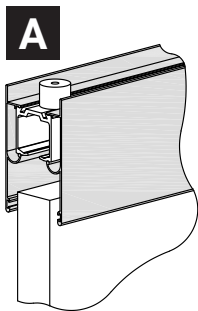

FLAT ALUMINIUM FASCIA

For systems S60, S100, S120, G100

TYCHO

FLACHE ALUMINIUM-BLENDE

Für Systeme S60, S100, S120, G100

A

B